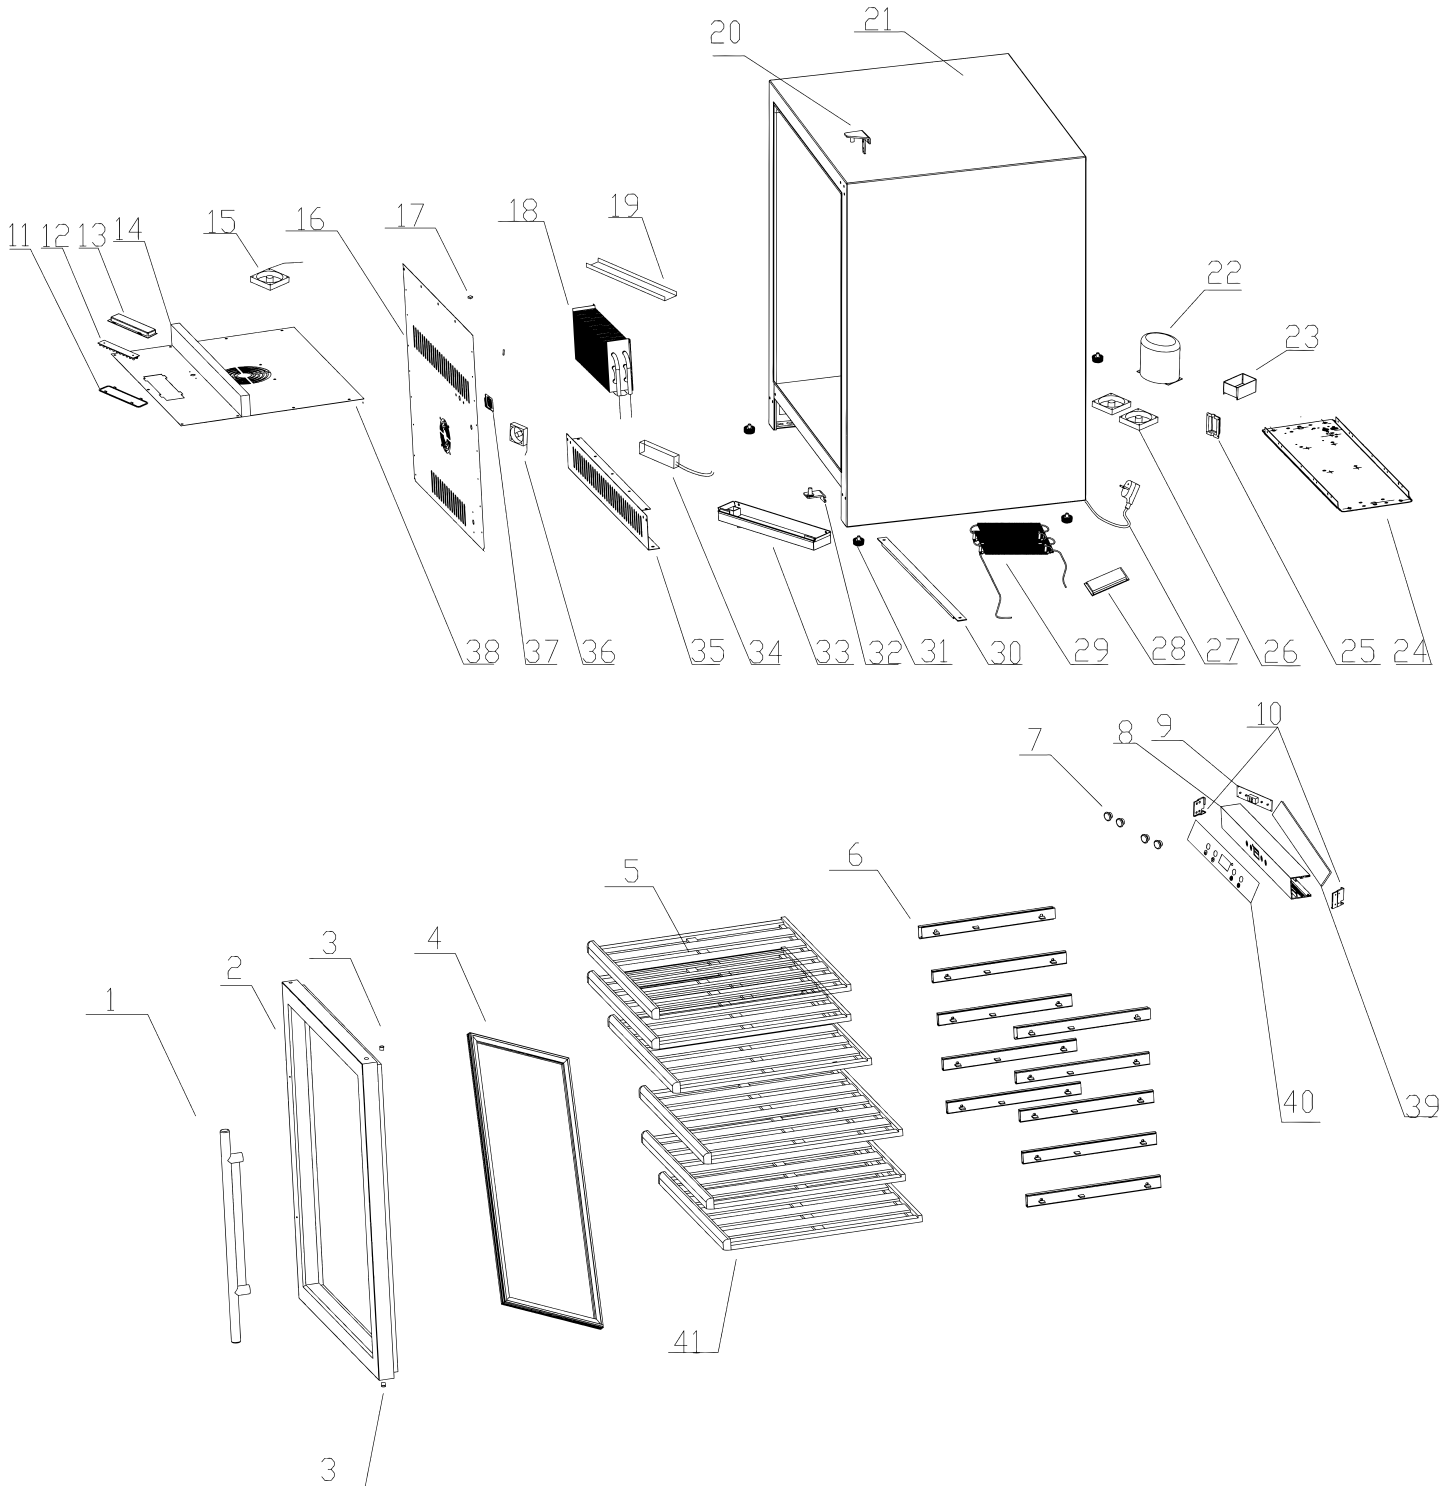

# Parts Breakdown

Model WC-CN-0051-SB 48261

# Parts Breakdown

## Model WC-CN-0051-SB 48261

Item No.	Description	Position	Item No.	Description	Position	Item No.	Description	Position
AM687	Handle-Black for 48261	1	AM681	LED Light for 48261	12	79694	Power Supply Cord for 48261	27
AM688	Door Assemble-Full Glass Door for 48261	2	79703	Sealing (Froming) for 48261	14	79689	Electric Board for 48261	28
79712	Shaft Sleeve for 48261	3	79728	Fan-1 for 48261	15	79742	Condenser for 48261	29
AM689	Door Gasket (Full Glass Door) for 48261	4	AM682	Back Ventilation Board for 48261	16	79743	Bottom Reinforcing Bar for 48261	30
79718	Upper Wood Shelf for 48261	5	79730	Up-Sensor for 48261	17	AM675	Foot for 48261	31
AM678	Down Wood Shelf for 48261	5	79731	Evaporator for 48261	18	79745	Down Hinger+Front Foot for 48261	32
AM680	Sliding Trace-Left for 48261	6	79732	Sealing PVC for 48261	19	79711	Watershed Plate for 48261	33
AM679	Sliding Trace-Right for 48261	6	AM672	Upper Hinger for 48261	20	AM690	Front Grill - Black for 48261	35
79719	Sliding Trace-Left for 48261	6	79734	Casing for 48261	21	79700	Sensor Cap for 48261	37
AM670	Sliding Trace-Right for 48261	6	79735	Compressor for 48261	22	79752	Top Ventilation Board for 48261	38
79674	Control Box for 48261	8	AM673	Water Tray for 48261	23	AM685	Control Panel Sticker-Black for 48261	40
79675	Display PCB for 48261	9	79737	Compressor Support Plate for 48261	24	79759	Bottom Wood Shelf for 48261	41
79676	Electric Box Support Left for 48261	10	79692	Hidden Line Box for 48261	25	79760	Carton for 48261	42
68729	Right Support Frame of Upper Electric Box for 48261	10	AM674	8025 Fan-2 for 48261	26			